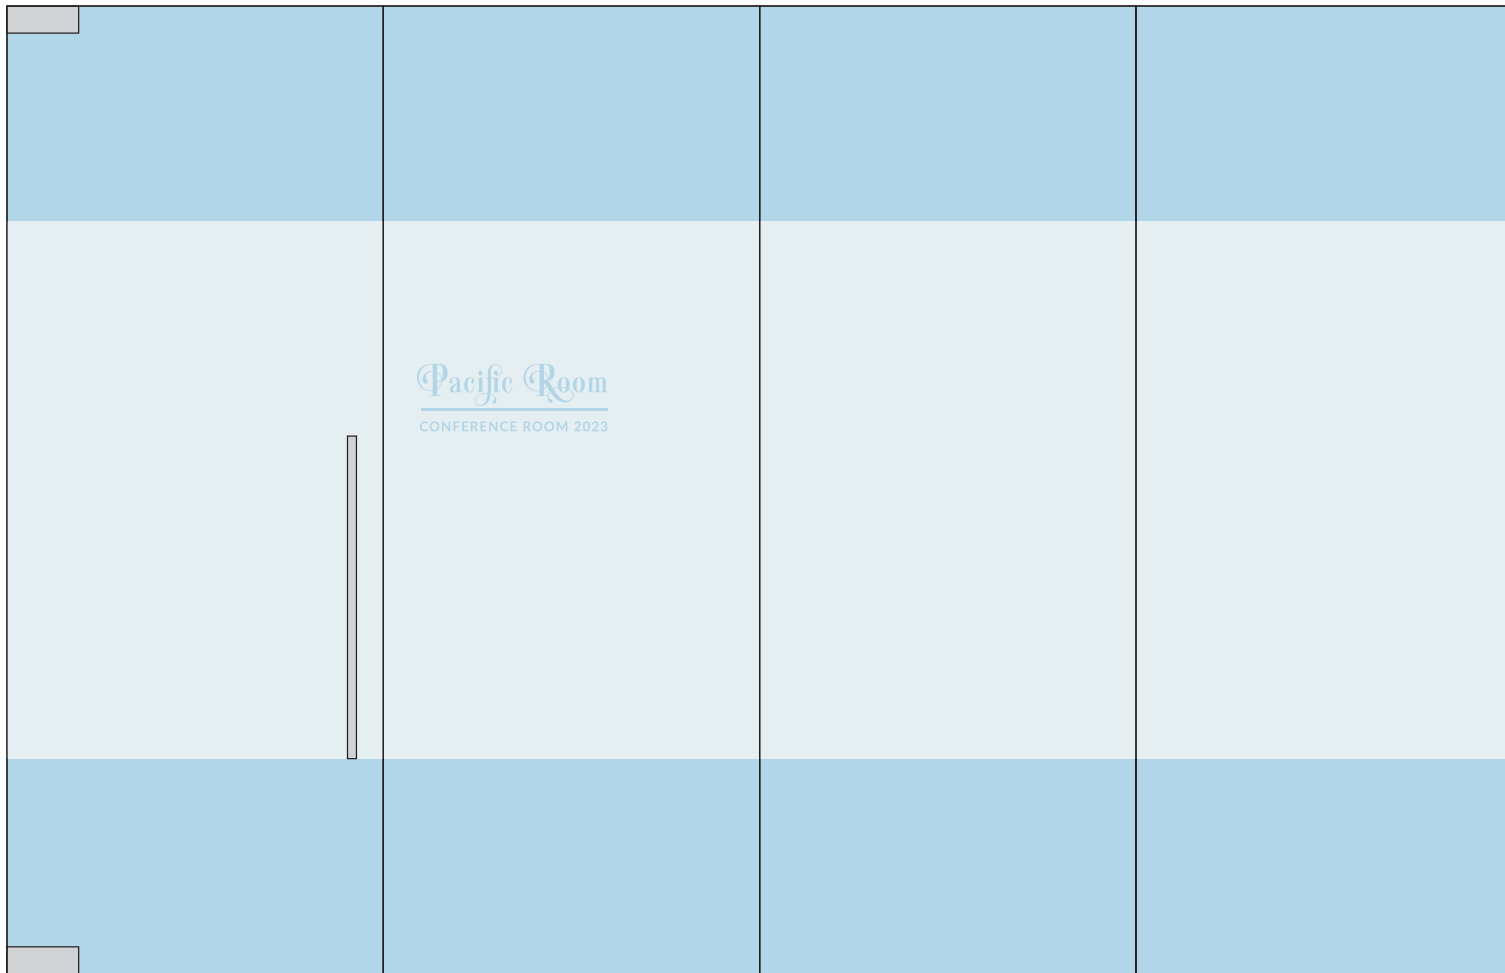

CONCEPT 7
FROSTED FILM BAND WITH CUSTOM CUT GRAPHICS