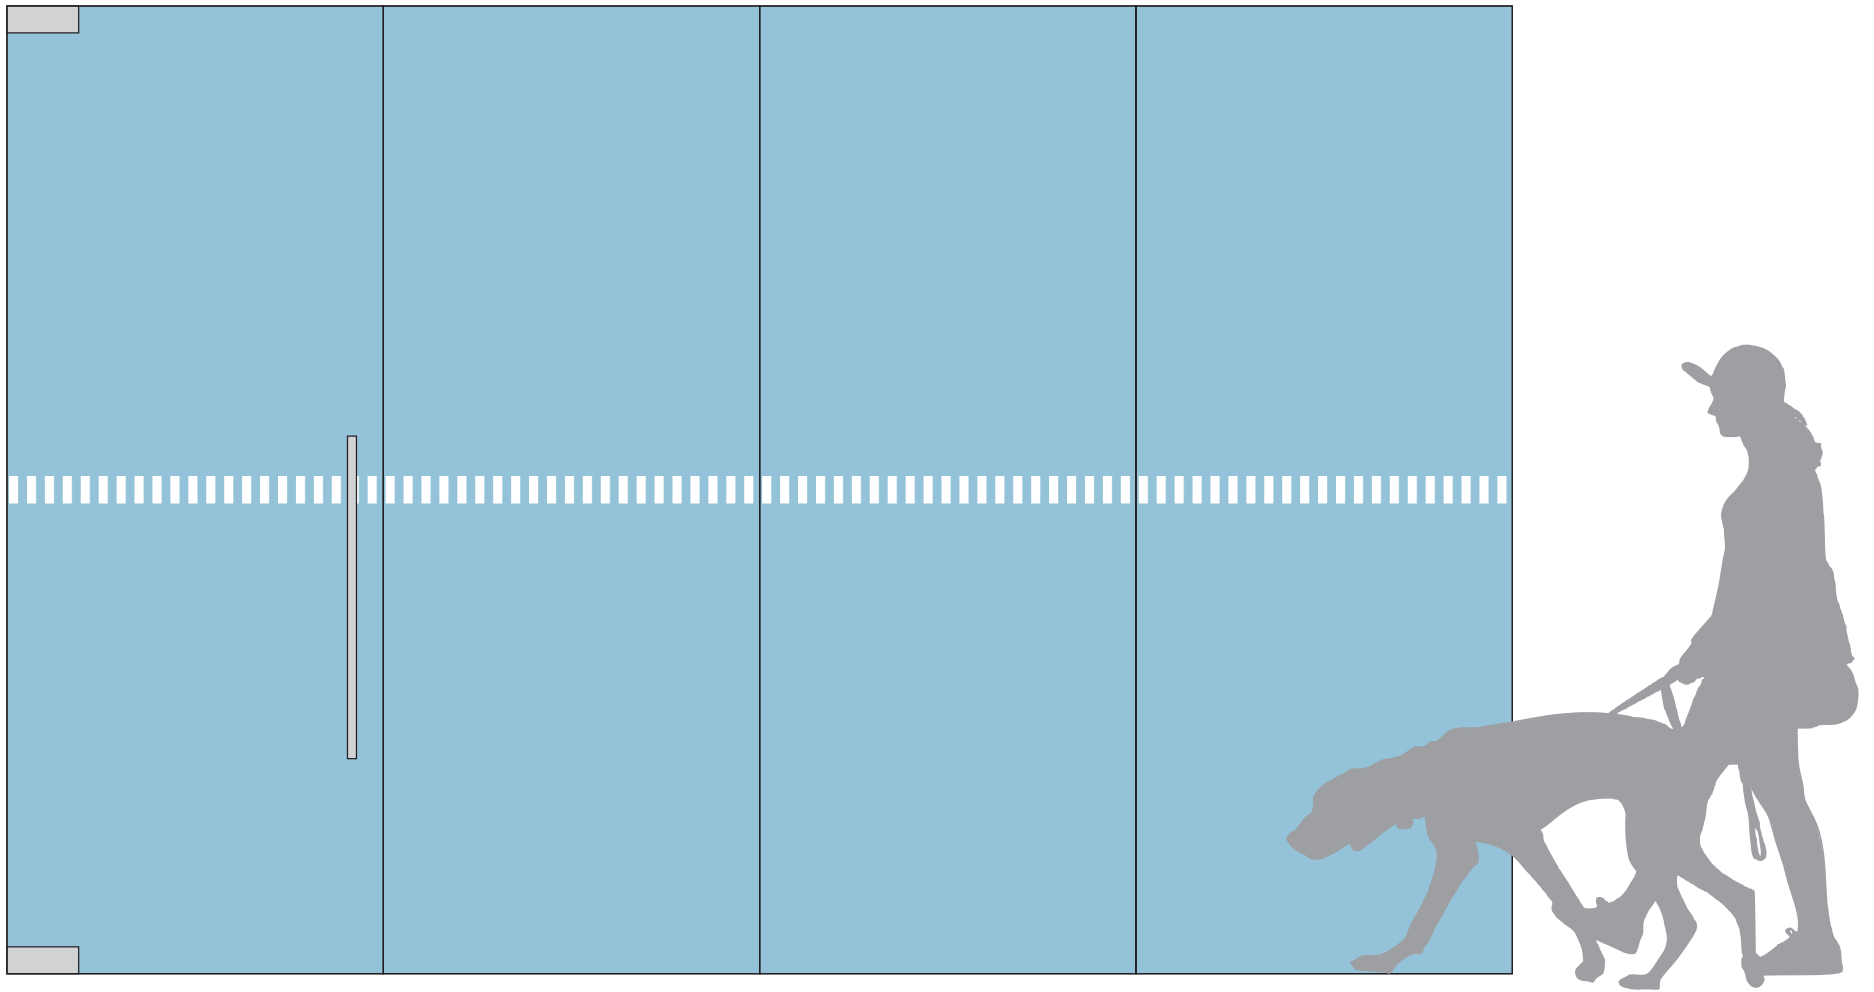

**DISTRACTION MARKER
DESIGN CONCEPTS**

CONCEPT 1
FILM BAND | 1" HEIGHT

CONCEPT 2
FILM BAND | 4" HEIGHT

CONCEPT 3
SQUARES

CONCEPT 4
CIRCLES

CONCEPT 5
VERTICAL LINES

CONCEPT 6
SHORT VERTICAL LINES

CONCEPT 7
VERTICAL LINE PATTERN

CONCEPT 8
CUSTOM CUT LOGOS

CONCEPT 9
CUSTOM PRINT & CUT LOGOS

CONCEPT 10
LETTERING

CONCEPT 11
HORIZONTAL LINE PATTERN

CONCEPT 12
THIN HORIZONTAL LINE PATTERN

CONCEPT 13
FILM BAND WITH CUSTOM CUT LOGOS

CONCEPT 14
HEXAGONS

CONCEPT 15
ARROWS

CONCEPT 16
BIRDS

CONCEPT 17
CUSTOM ICONS

CONCEPT 18
DOUBLE DISTRACTION MARKERS | FILM BANDS

CONCEPT 19
DOUBLE DISTRACTION MARKERS | SQUARES

CONCEPT 20
DOUBLE DISTRACTION MARKERS | CIRCLES