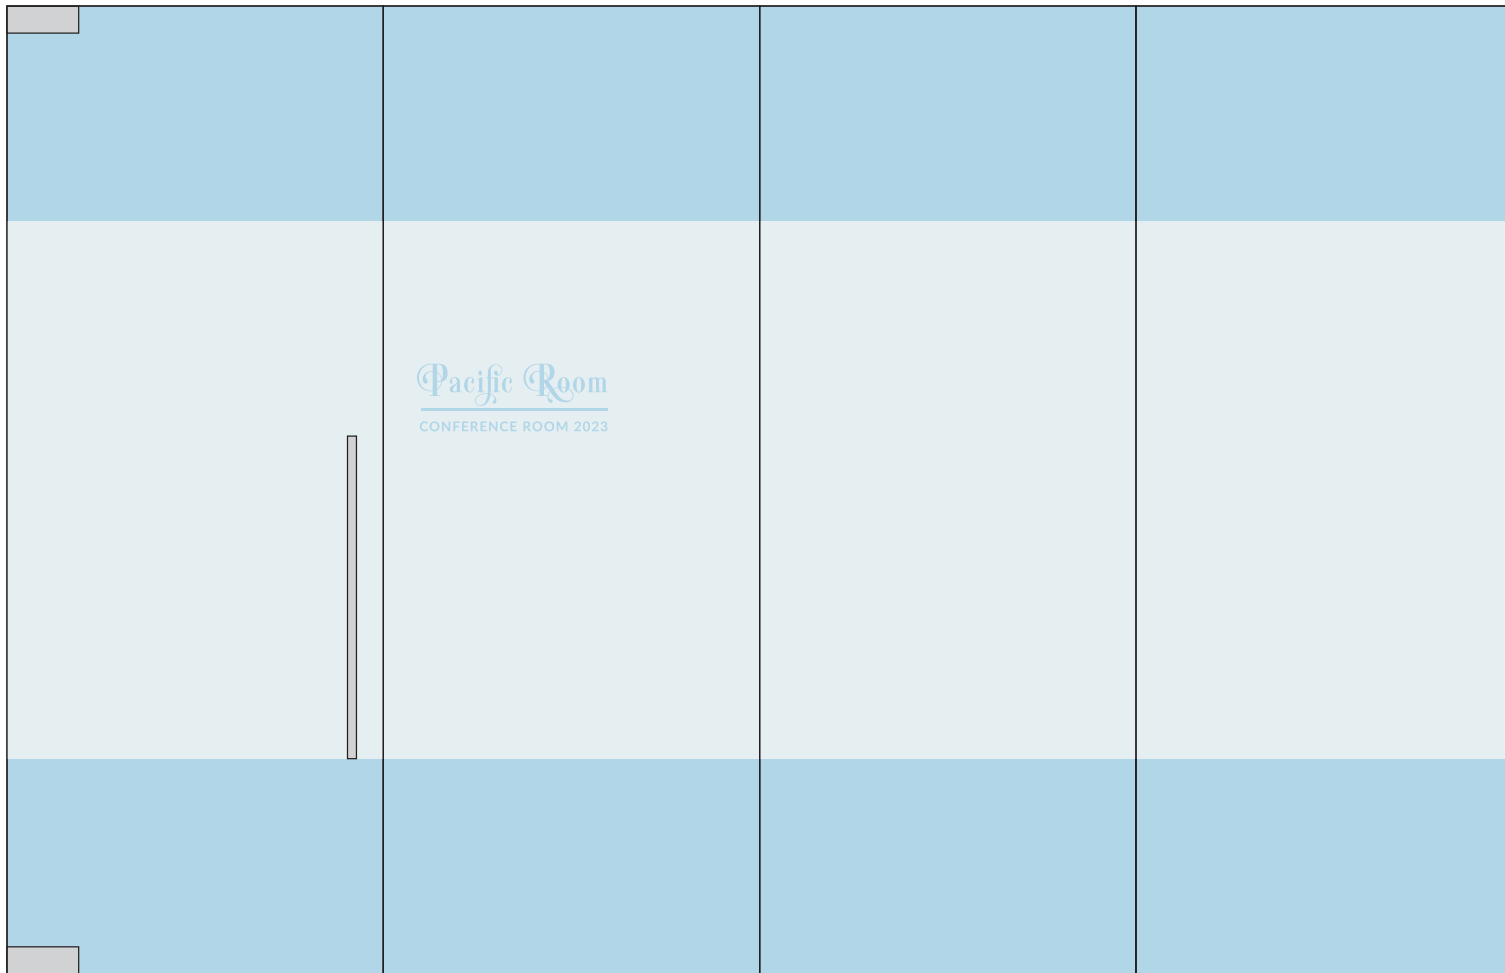

**CUSTOM CUT  
PRIVACY BAND CONCEPTS**

---

**CONCEPT 1**  
FROSTED FILM BAND | 24" HEIGHT

---

**CONCEPT 2**  
FROSTED FILM BAND | 36" HEIGHT

---

**CONCEPT 3**  
FROSTED FILM BAND | 48" HEIGHT

---

**CONCEPT 4**  
FROSTED FILM BAND | 60" HEIGHT

---

**CONCEPT 5**  
FROSTED FILM BAND | 72" HEIGHT

---

**CONCEPT 6**  
FROSTED FILM BAND WITH CUSTOM CUT LOGO

---

**CONCEPT 7**

FROSTED FILM BAND WITH CUSTOM CUT GRAPHICS